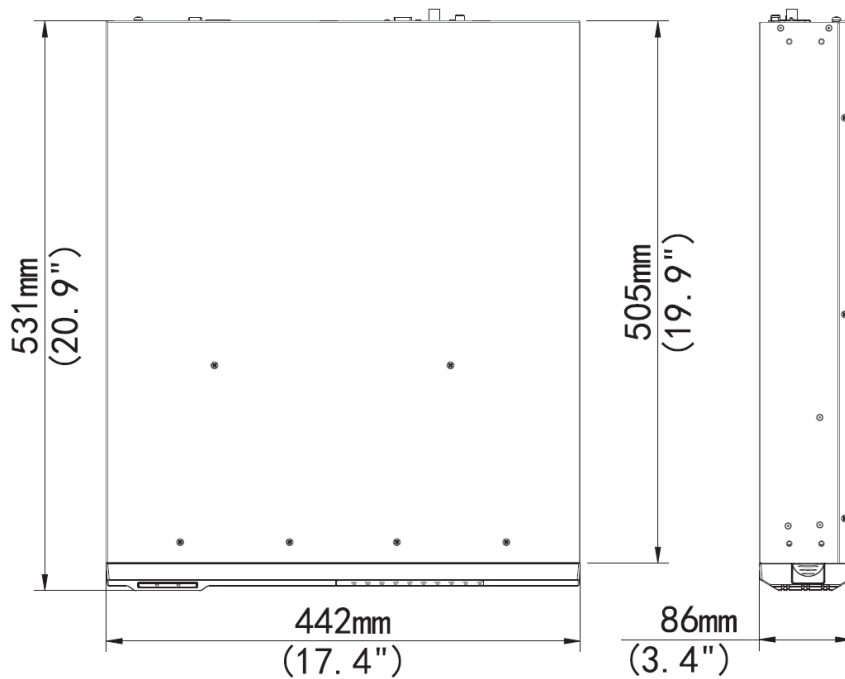

### Key Features

- Support Ultra 265/H.265/H.264 video formats
- 32/64-channel input
- Third-party IP cameras supported with ONVIF conformance: Profile S, Profile G, Profile T
- Support 2-ch HDMI, 1-ch VGA, 1-ch CVBS, HDMI2 at up to 4K(3840x2160) resolution
- HDMI1/VGA and HDMI2 independent outputs provided
- Up to 12 Megapixels resolution recording
- Support HDD hot swap with RAID 0, 1, 5, 6, 10 storage scheme configurable
- 8 SATA HDDs, up to 10TB for each HDD
- Various fisheye dewarping modes for live view and playback for both web interface and GUI
- Support N+1 Hot spare
- Support for 12V Power output
- ANR technology to enhance the storage reliability when the network is disconnected
- Support cloud upgrade

Power Supply	100 ~ 240 VAC Power Consumption: ≤ 20 W( without HDD )
Working Environment	-10°C ~ + 55°C ( +14°F ~ +131°F ), Humidity ≤ 90% RH(non-condensing)
Dimensions(W×D×H)	442mm ×531mm ×86mm (17.4" × 20.9"×3.4")
Weight ( without HDD )	≤ 5.13 Kg (11.31 lb )

## Dimensions