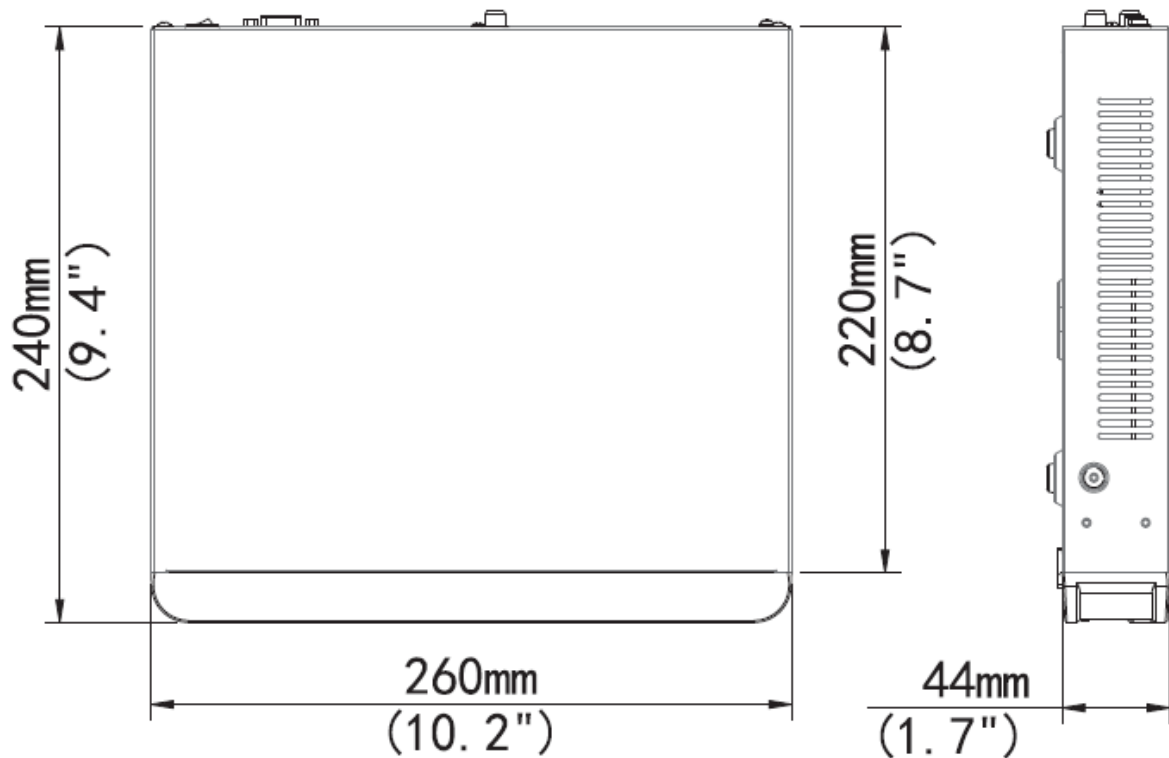

## Specifications

Model	UNC-NP04L3-H		
<b>Video/Audio Input</b>			
IP Video Input	4-ch		
Two-way Audio Input	1-ch, RCA		
<b>Network</b>			
Incoming Bandwidth	40Mbps		
Outgoing Bandwidth	64Mbps		
Remote Users	128		
Protocols	P2P, UPnP, NTP, DHCP, PPPoE		
<b>Video/Audio Output</b>			
HDMI/VGA Output	HDMI: 4K (3840x2160) /30Hz, 1920x1080p /60Hz, 1920x1080p /50Hz, 1600x1200 /60Hz, 1280x1024 /60Hz, 1280x720 /60Hz, 1024x768 /60Hz VGA: 1920x1080p /60Hz, 1920x1080p /50Hz, 1600x1200 /60Hz, 1280x1024 /60Hz, 1280x720 /60Hz, 1024x768 /60Hz		
Recording Resolution	8MP/6MP/5MP/4MP/3MP/1080p/960p/720p/D1/2CIF/CIF		
Audio Output	1-ch, RCA		
Synchronous Playback	4-ch		
Corridor Mode Screen	1/3		
<b>Decoding</b>			
Decoding format	Ultra 265, H.265, H.264		
Live view /Playback	8MP/6MP/5MP/4MP/3MP/1080p/960p/720p/D1/2CIF/CIF		
Capability	1 x 4K@30, 2 x 4MP@30, 4 x 1080p@30, 8 x 720p@30, 16 x D1		
<b>Hard Disk</b>			
SATA	1 SATA interface		
Capacity	up to 8TB for each disk		
<b>Smart</b>			
VCA Detection	Face detection, Intrusion detection, Cross line detection, Audio detection, Defocus detection, Scene change detection, Auto tracking		
VCA Search	Face search, Behavior search		
Statistical Analysis	People counting		
<b>External Interface</b>			
Network Interface	1 RJ-45 10M/100M self-adaptive Ethernet Interface		
USB Interface	Rear panel: 2 x USB2.0, Front panel: 1 x USB2.0		
Alarm In	4-ch		
Alarm Out	1-ch		

PoE	
Interface	4 independent 100 Mbps PoE network interfaces
Max Power	Max 30W for single port Max 54W in total ( 13.5W for each )
Supported Standard	IEEE 802.3at, IEEE 802.3af
General	
Power Supply	48V DC Power Consumption: ≤ 5 W( without HDD )
Working Environment	-10°C ~ + 55°C ( +14°F ~ +131°F ), Humidity ≤ 90% RH(non-condensing)
Dimensions(W×D×H)	260mm ×240mm × 44mm (10.2" ×9.4" ×1.7")
Weight ( without HDD )	≤ 1.12 Kg ( 2.47 lb )

## Dimensions